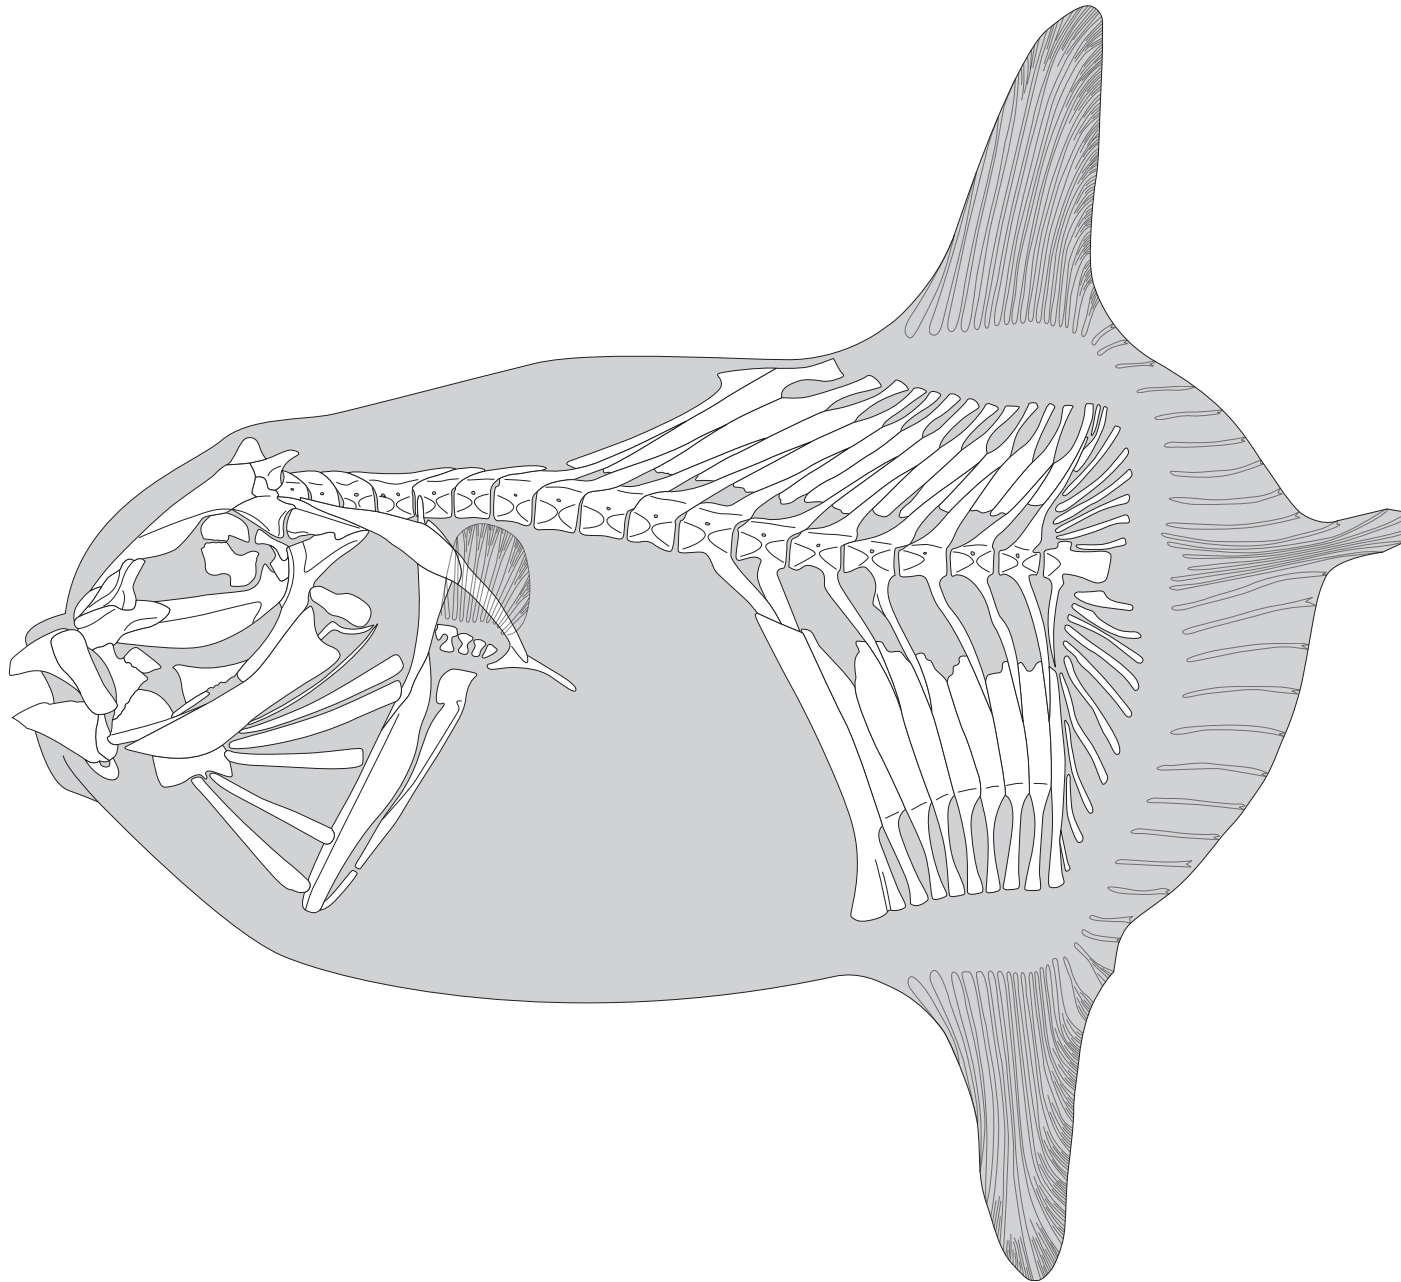

***Masturus lanceolatus* (Liénard, 1840)**

Poisson-lune lancéolé [fr]  
Sharptail mola [en]  
Pez luna coliagudo [es]

Michel Coutureau, 2017 / ArcheoZoo.org (Licence CC BY NC SA 4.0 International)

TYLER, James C. (1980). *Osteology, phylogeny, and higher classification of the fishes of the order Plectognathi (Tetraodontiformes)*. [Seattle, Wash.] : U.S. Dept. of Commerce, National Oceanic and Atmospheric Administration, National Marine Fisheries Service. <<https://doi.org/10.5962/bhl.title.63022>>. Cf. <<https://www.biodiversitylibrary.org/item/128327#page/399/mode/1up>>.